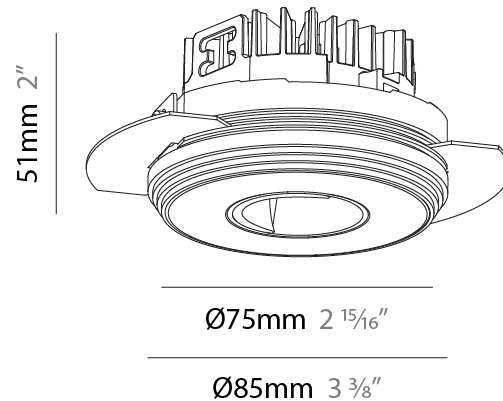

GENERAL

Series: Oiko Pro Round
Subseries: Oiko Pro Round Wallwash
Partner: Prolicht
Division: Architectural
Installation: Trimless
Product Type: Wallwash
Mounting Location: Ceiling
Light Distribution: Direct

PHYSICAL

Shape: Round
Diameter (mm): 75
Diameter (in): 2 ¹⁵/₁₆
Height (mm): 51
Height (in): 2
Ceiling Thickness (mm): 1 - 25
Ceiling Thickness (in): 1/16 - 1 3/16
Min. Recessing Depth (mm): 55
Min. Recessing Depth (in): 2 ³/₁₆
[Fixture Finish: SSR / BKV / CWI / CRY / HAB / UFT / ITA / RUA / FTG / MYG / LOD / PUS / FRO / FUP / KIA / POP / BLS / SPG / MEY / GOH / CHC / COM / ABZ / JAG / OBR / MOS / ROR](#)
Fixture Material: Aluminum Die Cast
Cut-out Measurements: 86mm / 3 3/8" Diameter

ELECTRICAL

Lamp Type: LED (Zhaga Standard)
Input Wattage (W): 14
Total Output Wattage (W): 12.7
Dimming: Dali Dimming
Driver Included: No
Driver Location: Recessed Housing
Driver Type: Constant Current - Universal (120Vac only for DALI driver)
Driver Class: Class 2
Input Voltage (V): 120 - 277
Constant Current (MA): 700

LED

Color Temperature (°K): 2700-6500 Tunable White
Max. Delivered Lumen (lm): 1040 - 1216
Nominal Lumen (lm): 1242 - 1460
CRI: >93 CRI
Lamp Life (hrs): 50000
Special LEDs offerings: Tunable White

OPTICAL

Adjustability: Fixed

RATINGS AND CERTIFICATIONS

Certified By: Certified for North American Standards
IP rating: IP20