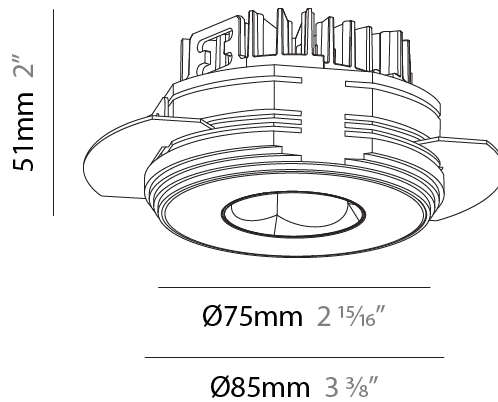

PHYSICAL

Aperture Sizes - Downlights: 1"
Shape: Round
Diameter (mm): 75
Diameter (in): 2 15/16
Height (mm): 51
Height (in): 2
Ceiling Thickness (mm): 10 / 12.5 / 15 / 25
Ceiling Thickness (in): 3/8 or 1/2 or 9/16 or 1
Min. Recessing Depth (mm): 55
Min. Recessing Depth (in): 2 3/16
Diffuser: Lens Pack - Spread Lens / Linear Spread Lens / Honeycomb Louver
Fixture Finish: SSR / BKV / CWI / CRY / HAB / UFT / ITA / RUA / FTG / MYG / LOD / PUS / FRO / FUP / KIA / POP / BLS / SPG / MEY / GOH / CHC / COM / ABZ / JAG / OBR / MOS / ROR
Fixture Material: Aluminum Die Cast
Cut-out Measurements: 86mm / 2 11/16" Diameter

ELECTRICAL

Lamp Type: LED (Zhaga Standard)
Input Wattage (W): 14
Total Output Wattage (W): 12.7
Dimming: Dali Dimming
Driver Included: No
Driver Location: Recessed Housing
Driver Type: Constant Current - Universal (120Vac only for DALI driver)
Driver Class: Class 2
Input Voltage (V): 120 - 277
Constant Current (MA): 700

LED

Color Temperature (°K): 2700-6500 Tunable White
Max. Delivered Lumen (lm): 1240
Nominal Lumen (lm): 1460
CRI: >90 CRI
Lamp Life (hrs): 50000
Special LEDs offerings: Tunable White

OPTICAL

Reflector: 52
Adjustability: Fixed

RATINGS AND CERTIFICATIONS

Certified By: Certified for North American Standards
IP rating: IP20